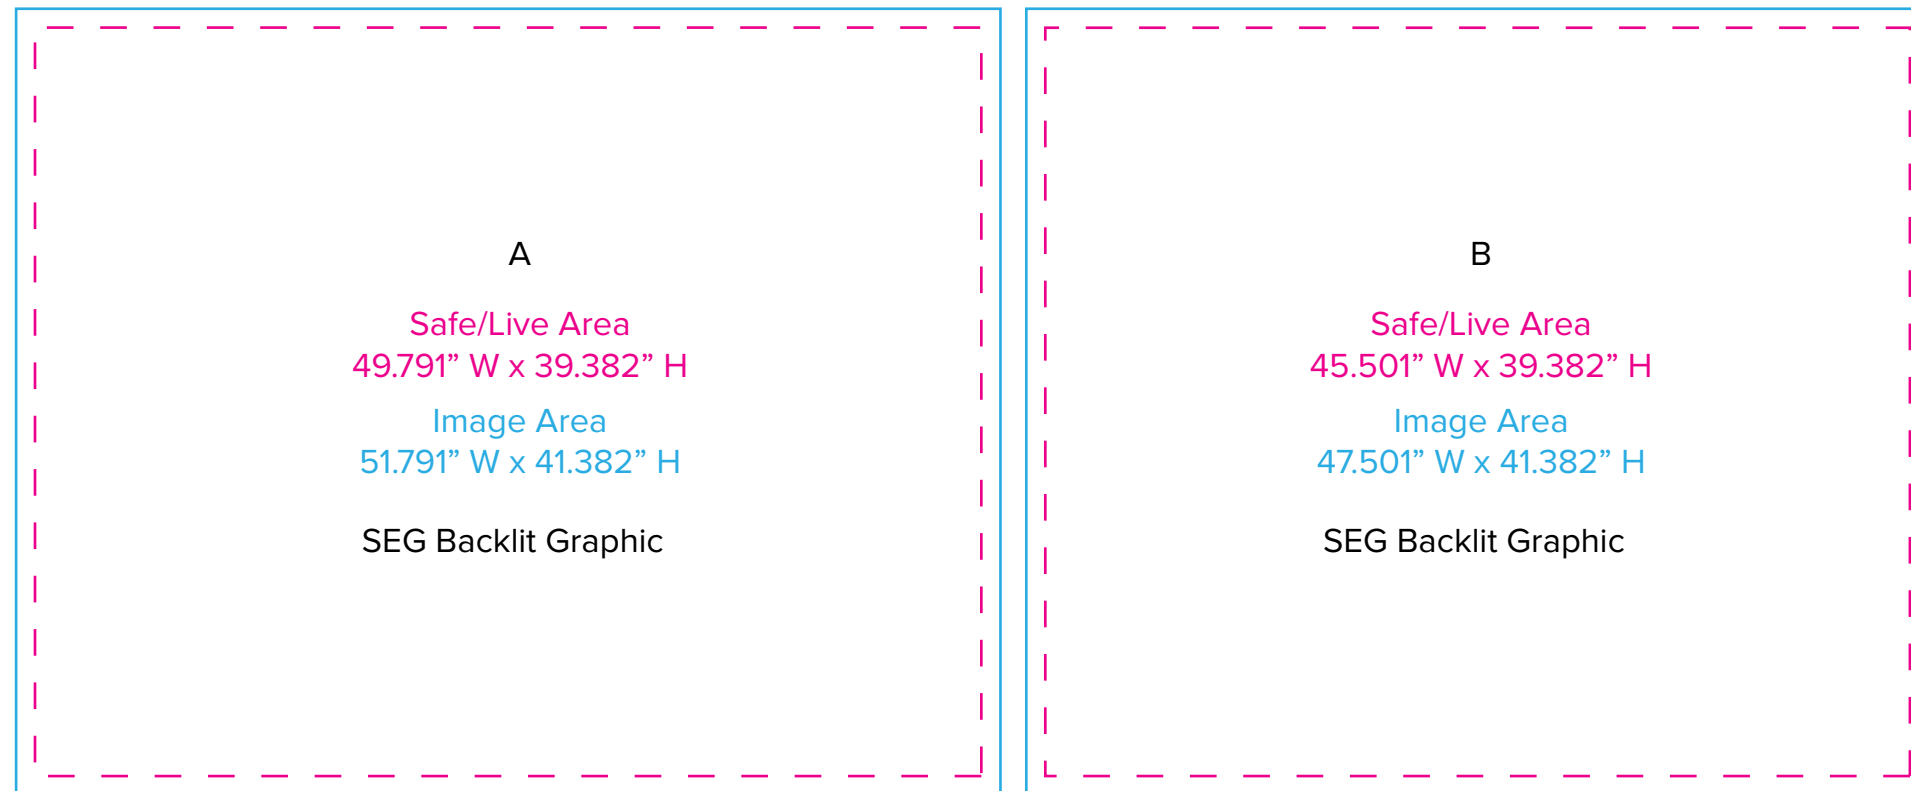

Graphic Template  
Backlit Counter - SEG Graphics

NOTE: All Raster Art (jpg, tiff,psd, png, etc.) must be at least 100 dpi at print size.